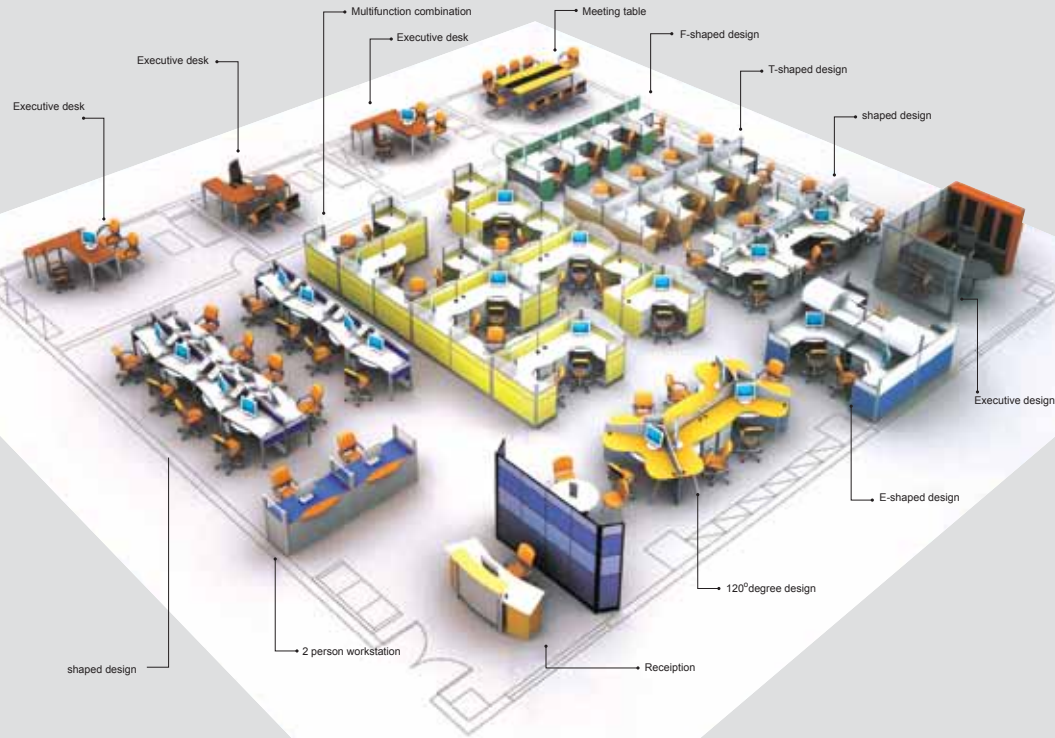

## Sofa & Waiting

SF-01

SF-02

WT-03

WT-04

TH-05

**Metal Tec** is a pioneer company in the field of office furniture, established in 1999 and has been operating continuously in the Egyptian market as one of the leading manufacturers and distributors in the metal furniture industry.